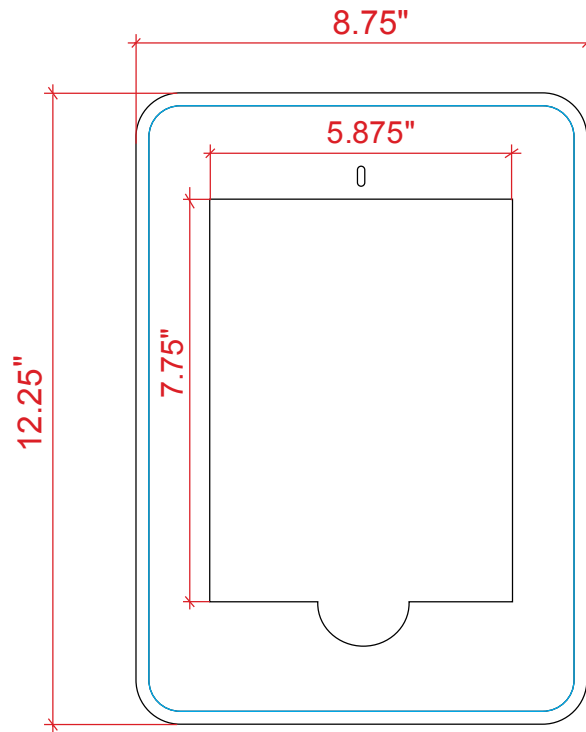

Product Name: MOD-1334
Process: HD
Material: 1/8" Sintra
Effective Date: 7.12.2013

**iPad Kiosk Face Graphic**

Print Size: 8.75"w x 12.25"h  
Final/Live Area: 8.25"w x 11.75"h

**iPad Kiosk Wing**

Note: The final/live area sizing on this graphic is adjustable (max shown). Contact your Account Representative for details.

Print Size: 7"w x 37"h  
Final/Live Area: 6.5"w (MAX) x 36.5"h (MAX)

NOTE: Graphic files must be @ 150 dpi Finished Size.  
DO NOT send Flattened Files.  
Production can not manipulate the content, proportion or color of these files.

NOTE: These dimensions are for graphic layout purposes.