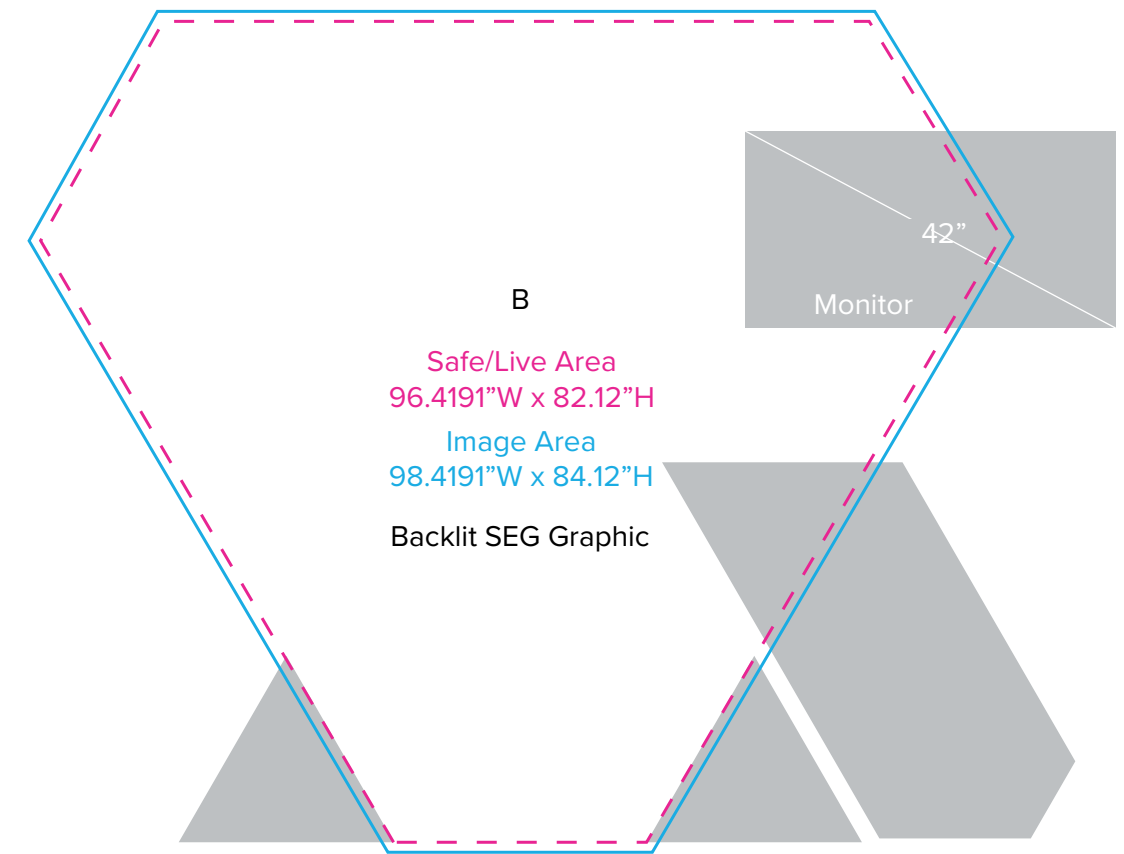

Graphic Template 10 x 20 Inline Lightbox Backlit SEG Graphics

NOTE: All Raster Art (jpg, tiff,psd, png, etc.) must be at least 100 dpi at print size.
Standard kits are often customized. Please check with Customer Service to ensure that this template matches your specific job.

Graphic Template

10 x 20 Inline Lightbox

Sintra Counter, Sintra or Plex Wings, Sintra or Plex Accent Triangles

Sintra and Plex Wing Graphics NOT Included in Graphics Price. Please Ask for Pricing

D1
Image Area
19.5267"W x 26.2893"H

Sintra Graphic

D2
Image Area
26.0562"W x 31.2315"H

Sintra Graphic

D1,D2
Overall Bleed Size
37.4244"W x 50"H

Sintra Graphic

E1,E2,E3

Image Area
21.9"W x 18.966"H

Bleed Size
23.9"W x 20.966"H

Sintra Graphic

NOTE: All Raster Art (jpg, tiff,psd, png, etc.) must be at least 100 dpi at print size.
Standard kits are often customized. Please check with Customer Service to ensure that this template matches your specific job.