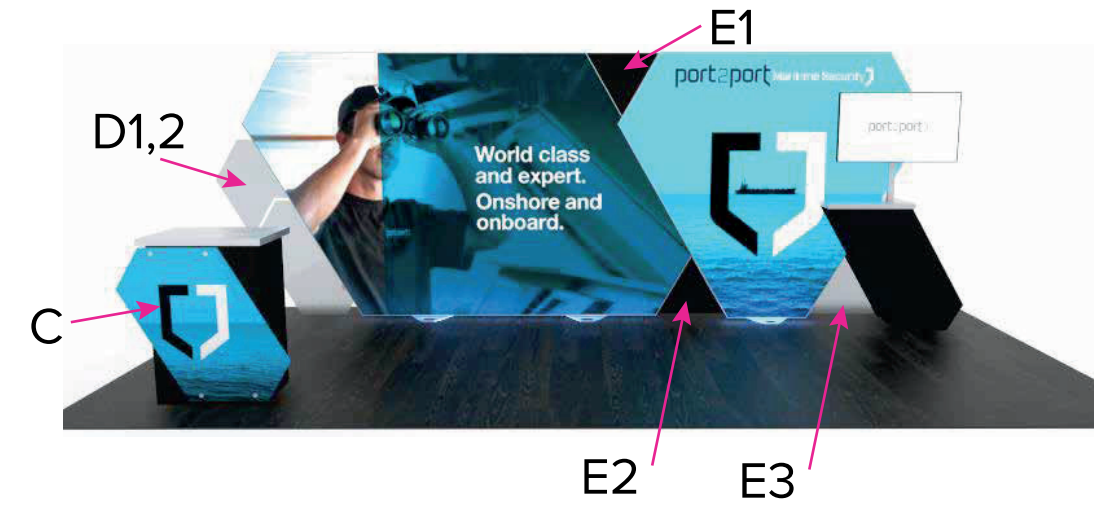

Graphic Template 10 x 20 Inline Lightbox Backlit SEG Graphics

NOTE: All Raster Art (jpg, tiff,psd, png, etc.) must be at least 100 dpi at print size.
Standard kits are often customized. Please check with Customer Service to ensure that this template matches your specific job.

Graphic Template

10 x 20 Inline Lightbox

Sintra Counter, Sintra or Plex Wings, Sintra or Plex Accent Triangles

Sintra and Plex Wing Graphics NOT Included in Graphics Price. Please Ask for Pricing

D1
Image Area
19.5267"W x 26.2893"H

Sintra Graphic

D2
Image Area
26.0562"W x 31.2315"H

Sintra Graphic

D1,D2
Overall Bleed Size
37.4244"W x 50"H

Sintra Graphic

E1,E2,E3

Image Area
21.9"W x 18.966"H

Bleed Size
23.9"W x 20.966"H