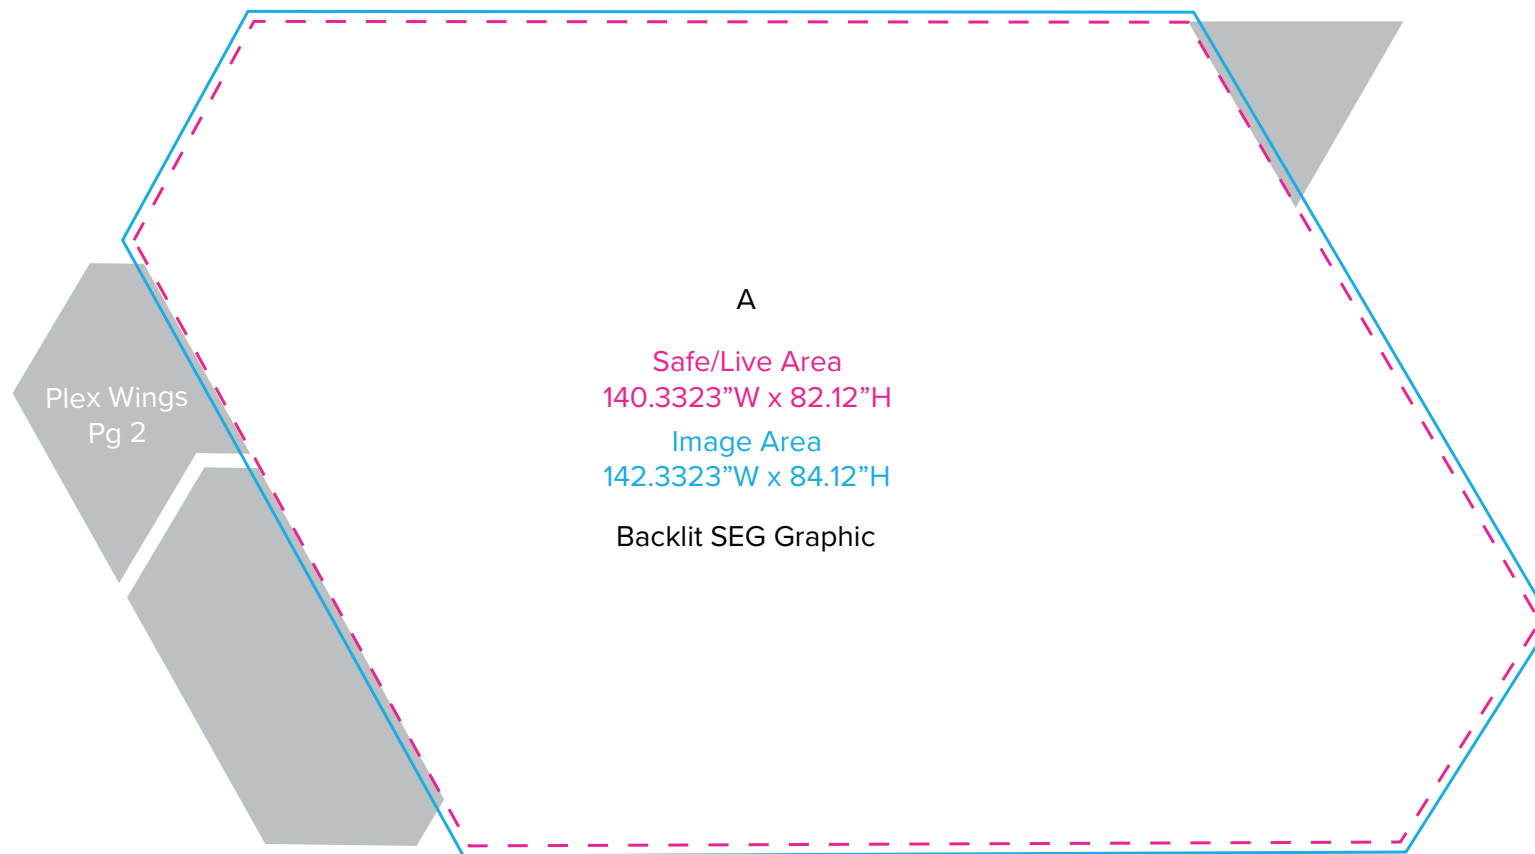

Graphic Template 10 x 20 Inline Lightbox Backlit SEG Graphics

NOTE: All Raster Art (jpg, tiff,psd, png, etc.) must be at least 100 dpi at print size.
Standard kits are often customized. Please check with Customer Service to ensure that this template matches your specific job.

Graphic Template

10 x 20 Inline Lightbox

Sintra Counter, Sintra or Plex Wings, Sintra or Plex Accent Triangles

Sintra and Plex Wing Graphics NOT Included in Graphics Price. Please Ask for Pricing

D1
Image Area
19.5267"W x 26.2893"H

Sintra Graphic

D2
Image Area
26.0562"W x 31.2315"H

Sintra Graphic

D1,D2
Overall Bleed Size
37.4244"W x 50"H

Sintra Graphic

E1,E2,E3

Image Area
21.9"W x 18.966"H

Bleed Size
23.9"W x 20.966"H

Sintra Graphic

NOTE: All Raster Art (jpg, tiff,psd, png, etc.) must be at least 100 dpi at print size.
Standard kits are often customized. Please check with Customer Service to ensure that this template matches your specific job.