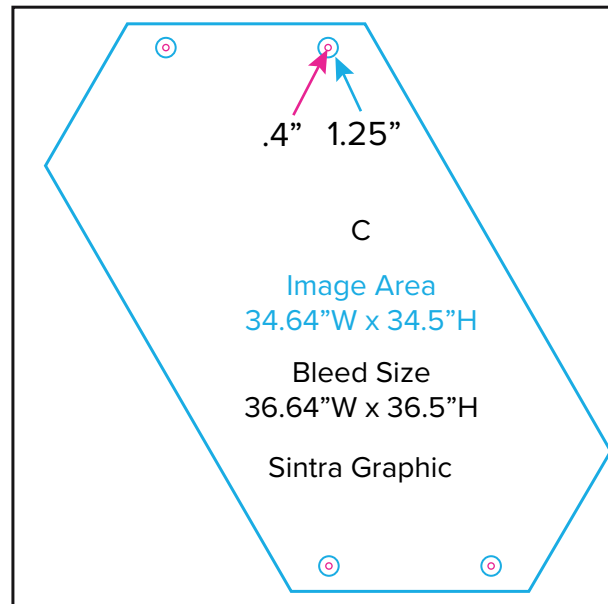

Graphic Template 10 x 20 Inline Lightbox Backlit SEG Graphics

NOTE: All Raster Art (jpg, tiff,psd, png, etc.) must be at least 100 dpi at print size.
Standard kits are often customized. Please check with Customer Service to ensure that this template matches your specific job.

Graphic Template

10 x 20 Inline Lightbox

Sintra Counter, Sintra or Plex Wings, Sintra or Plex Accent Triangles

Sintra and Plex Wing Graphics NOT Included in Graphics Price. Please Ask for Pricing

D1
Image Area
19.5267"W x 26.2893"H

Sintra Graphic

D2
Image Area
26.0562"W x 31.2315"H

Sintra Graphic

D1,D2
Overall Bleed Size
37.4244"W x 50"H

Sintra Graphic

E1,E2,E3

Image Area
21.9"W x 18.966"H

Bleed Size
23.9"W x 20.966"H

Sintra Graphic

NOTE: All Raster Art (jpg, tiff,psd, png, etc.) must be at least 100 dpi at print size.
Standard kits are often customized. Please check with Customer Service to ensure that this template matches your specific job.